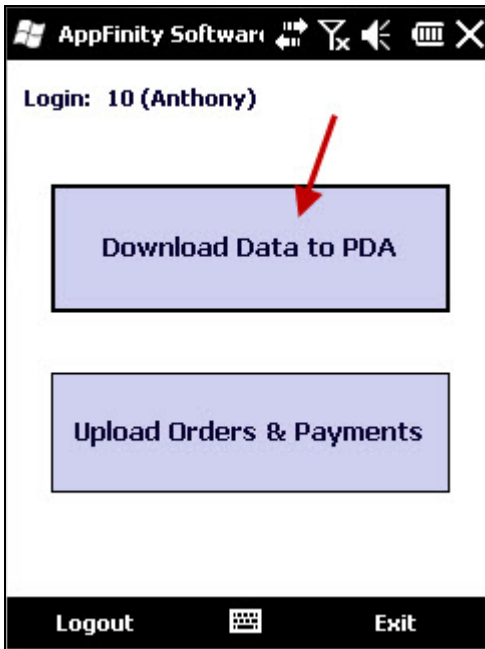

AppFinity OnTheGo offline (smart client) PDA screenshots:

AppFinity OnTheGo Framework