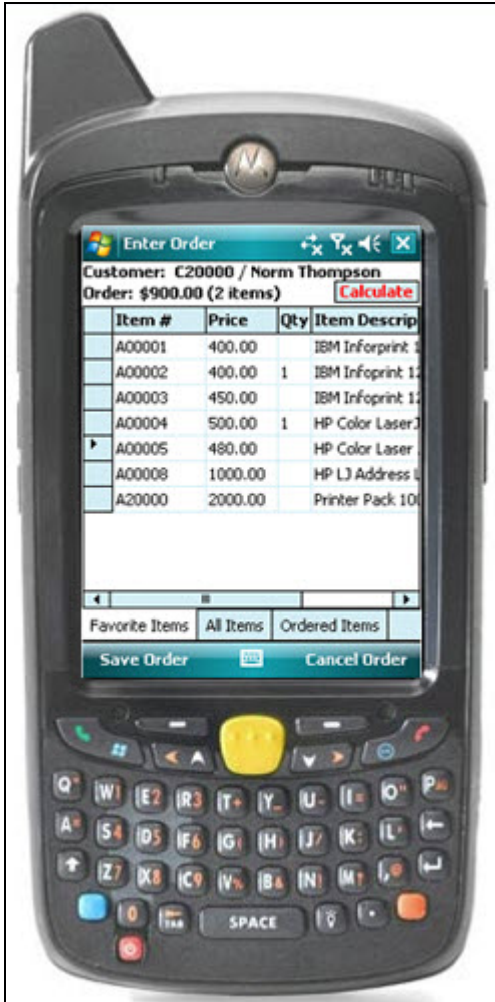

AppFinity OnTheGo offline (smart client) PDA screenshots:

AppFinity OnTheGo Framework