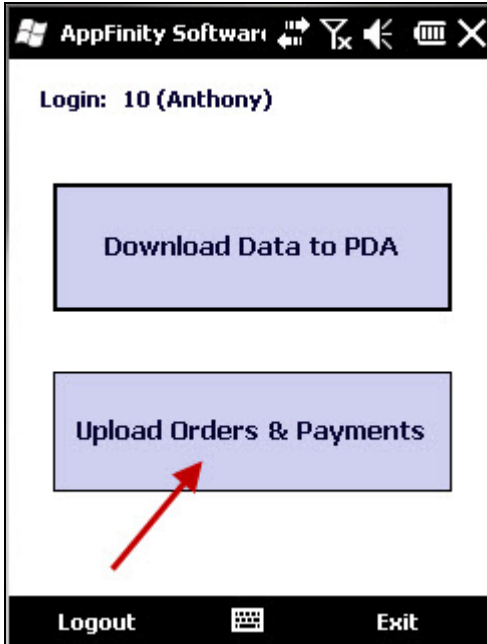

AppFinity OnTheGo offline (smart client) PDA screenshots:

AppFinity OnTheGo Framework