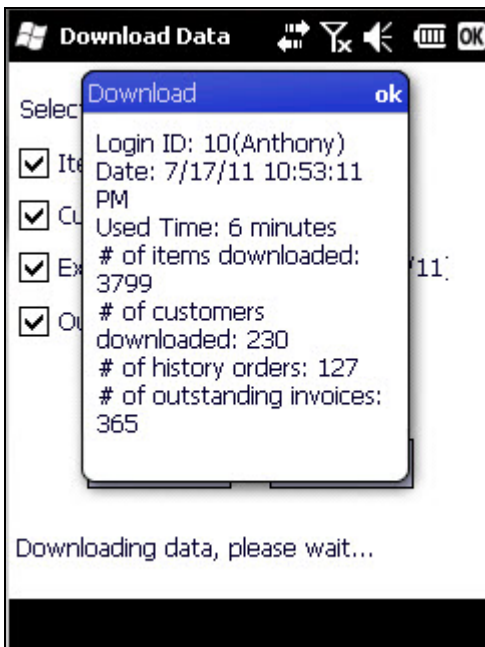

AppFinity OnTheGo offline (smart client) PDA screenshots:

AppFinity OnTheGo Framework